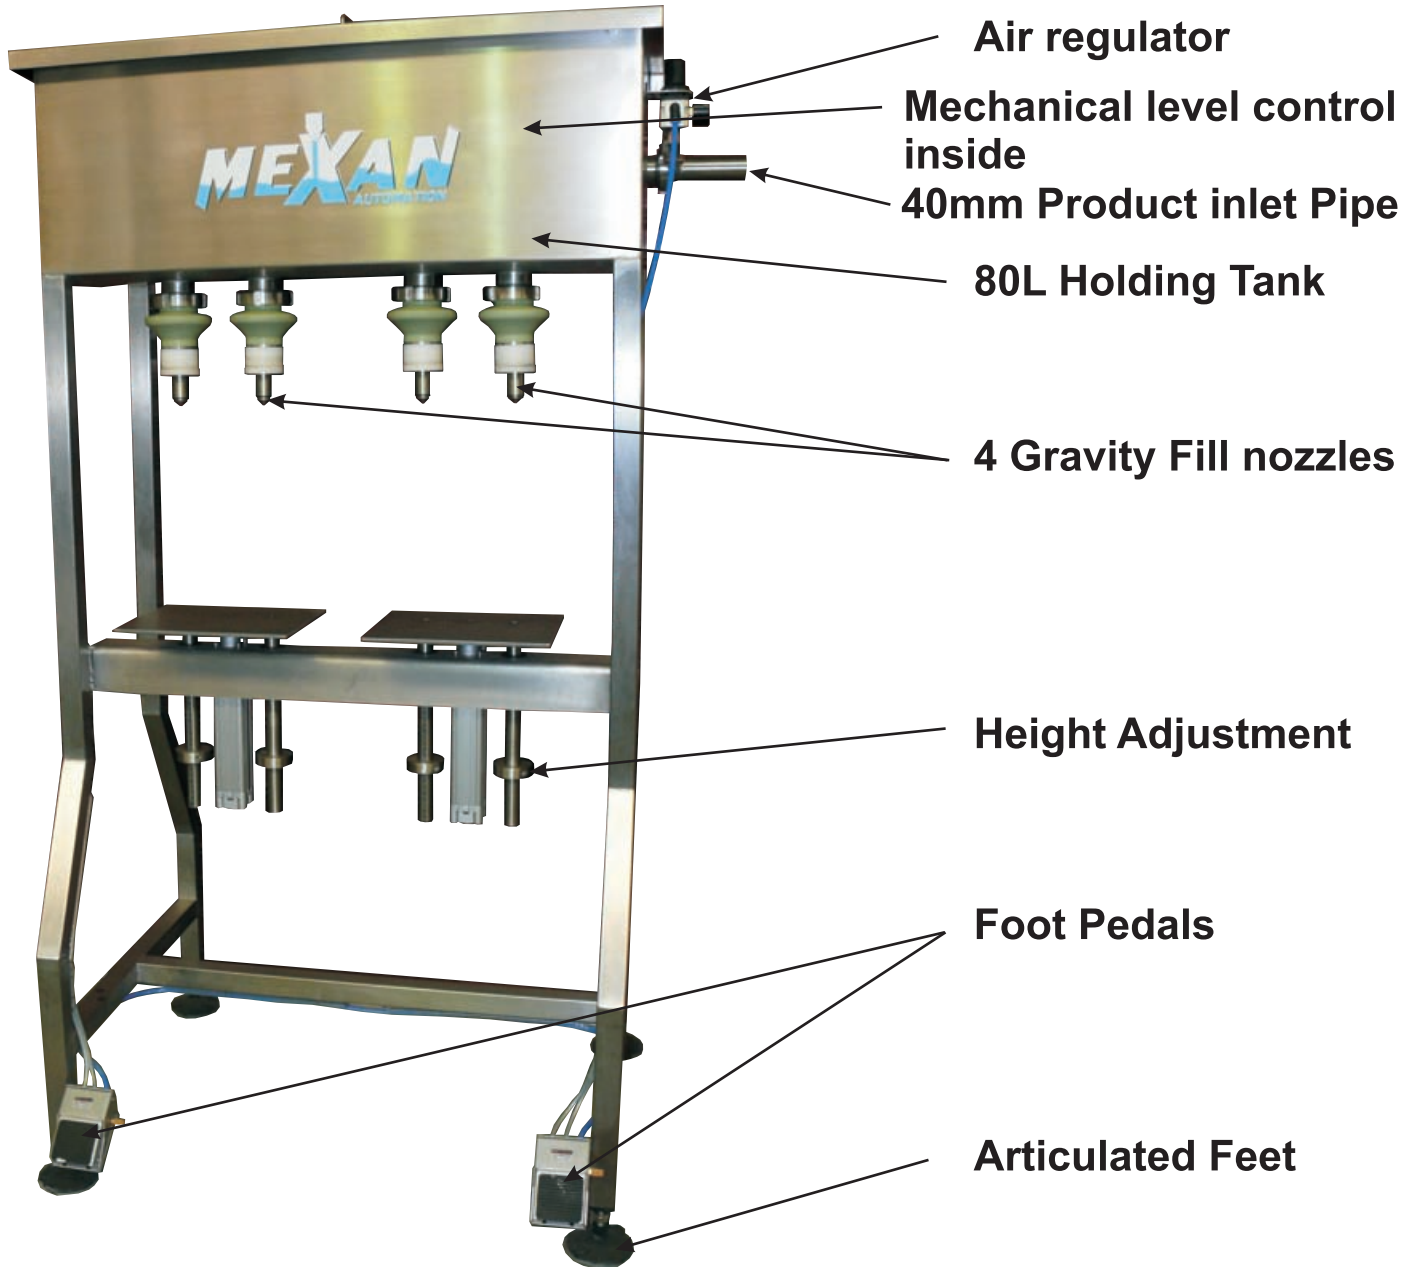

SEMI AUTO 4 HEAD INLINE FILLER

- Robust Stainless Steel construction
- Up to 1000 x 750ml Bottles / hr
- 500ml - 2000ml filling ability
- Only Compressed Air needed